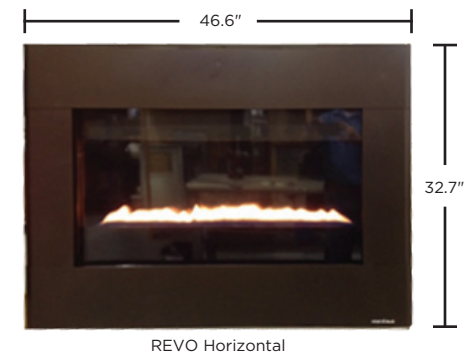

Hang a fireplace in more spaces. Demonstrate the innovation of this series and grow your business.

THIS PRODUCT WILL SELL AND HERE'S WHY

• Innovative Leader in Technology

- Heat & Glo invented the Direct Vent category and continues to push the industry forward
- The thinnest AFUE-rated, ANSI compliant fireplace available
- Easy install on a flush wall, no rough opening needed
- Reflective black glass adds depth and additional rows of flame

• Innovative Leader in Design

- Trust in the most award-winning brand and give your homebuyers what they want
- Maximize floor space: no footprint or exterior chase needed

• Innovative Leader in Safety

- Direct Vent technology ensures optimal indoor air quality
- Standard safety barrier screens provide added protection and complies with new ANSI standard
- IntelliFire™ Plus Ignition System constantly monitors ignition and ensures safe functioning

YOU WILL MAKE MONEY WITH THIS FIREPLACE

- Simple, quick install
- Greater sales potential; more installation opportunities in both single and multi-family homes
- Command a higher margin with a one-of-a-kind contemporary design
- Increase your benefits with one supplier

HHT IS YOUR WHOLE HEARTH PROVIDER

- No one else has this versatile product series
- Leading the industry with the best brands, products and programs
- Financially strong and stable—we'll be there for you
- Committed to you and your business

NOVEMBER 2012