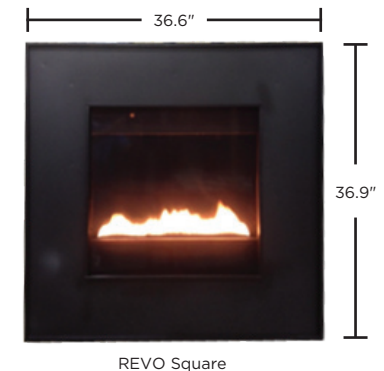

Hang a fireplace in more spaces. Demonstrate the innovation of this series and grow your business.

THIS PRODUCT WILL SELL AND HERE'S WHY

• Innovative Leader in Technology

- Heat & Glo invented the Direct Vent category and continues to push the industry forward
- The thinnest AFUE-rated, ANSI compliant fireplace available
- Easy install on a flush wall, no rough opening needed
- Reflective black glass adds depth and additional rows of flame

• Innovative Leader in Design

- Trust in the most award-winning brand and give your homebuyers what they want
- Maximize floor space: no footprint or exterior chase needed

• Innovative Leader in Safety

- Direct Vent technology ensures optimal indoor air quality
- Standard safety barrier screens provide added protection and complies with new ANSI standard
- IntelliFire™ Plus Ignition System constantly monitors ignition and ensures safe functioning

YOU WILL MAKE MONEY WITH THIS FIREPLACE

- Simple, quick install
- Greater sales potential; more installation opportunities in both single and multi-family homes
- Command a higher margin with a one-of-a-kind contemporary design
- Increase your benefits with one supplier

HHT IS YOUR WHOLE HEARTH PROVIDER

- No one else has this versatile product series
- Leading the industry with the best brands, products and programs
- Financially strong and stable—we'll be there for you
- Committed to you and your business

NOVEMBER 2012