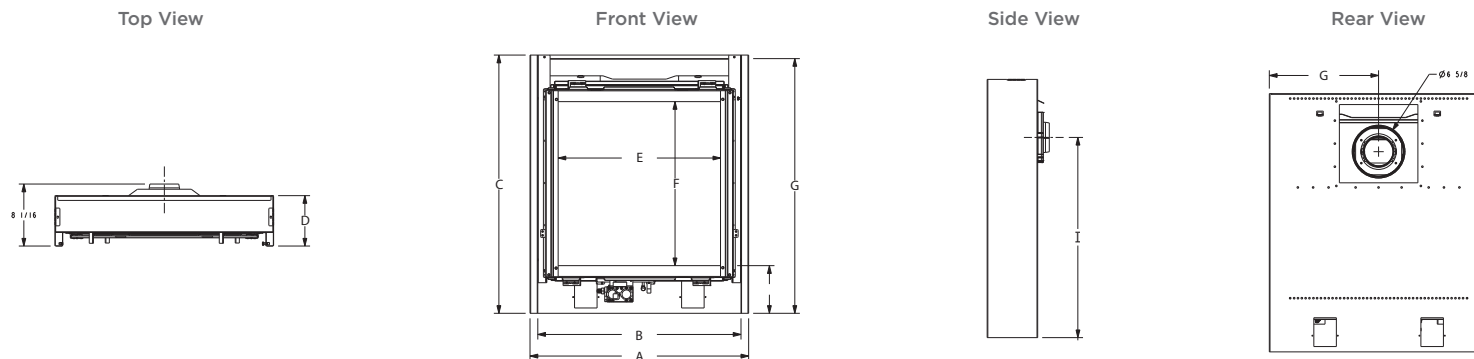

NOVEMBER 2012

REVO SERIES SPECIFICATIONS

MODEL	FRONT WIDTH		BACK WIDTH		HEIGHT		DEPTH		GLASS SIZE	BTU/HOUR INPUT (NG)
	UNIT	IN-WALL FRAMING	UNIT	IN-WALL FRAMING	UNIT	IN-WALL FRAMING	UNIT	IN-WALL FRAMING		
REVO Vertical	19 5/16"	20 1/8"	19 5/16"	20 1/8"	36 1/8"	44 5/8"	6 9/16"	2 5/8"	12" x 24"	14,000
REVO Square	28 7/16"	31 1/2"	28 7/16"	31 1/2"	33 5/8"	40 1/2"	6 9/16"	2 5/8"	21 3/16" x 21 3/8"	21,000
REVO Horizontal	38 5/16"	39 1/8"	38 5/16"	39 1/8"	29 3/16"	37 1/2"	6 9/16"	2 5/8"	31" x 17"	24,000