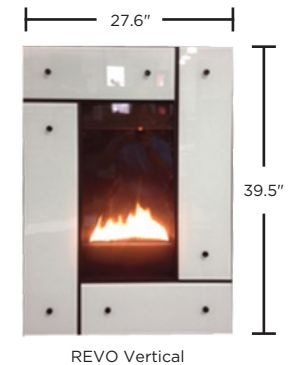

Hang a fireplace in more spaces. Demonstrate the innovation of this series and grow your business.

THIS PRODUCT WILL SELL AND HERE'S WHY

• Innovative Leader in Technology

- Heat & Glo invented the Direct Vent category and continues to push the industry forward
- The thinnest AFUE-rated, ANSI compliant fireplace available
- Easy install on a flush wall, no rough opening needed
- Reflective black glass adds depth and additional rows of flame

• Innovative Leader in Design

- Trust in the most award-winning brand and give your homebuyers what they want
- Maximize floor space: no footprint or exterior chase needed

• Innovative Leader in Safety

- Direct Vent technology ensures optimal indoor air quality
- Standard safety barrier screens provide added protection and complies with new ANSI standard
- IntelliFire™ Plus Ignition System constantly monitors ignition and ensures safe functioning

YOU WILL MAKE MONEY WITH THIS FIREPLACE

- Simple, quick install
- Greater sales potential; more installation opportunities in both single and multi-family homes
- Command a higher margin with a one-of-a-kind contemporary design
- Increase your benefits with one supplier

HHT IS YOUR WHOLE HEARTH PROVIDER

- No one else has this versatile product series
- Leading the industry with the best brands, products and programs
- Financially strong and stable—we'll be there for you
- Committed to you and your business

NOVEMBER 2012